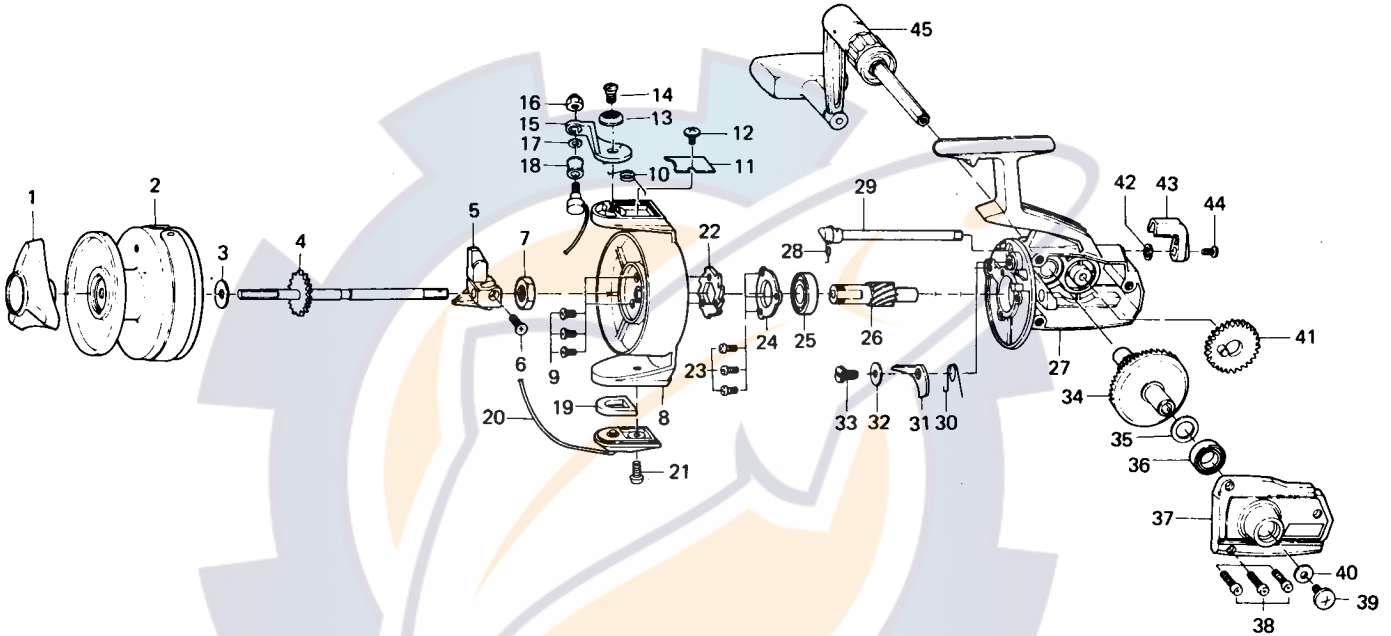

SPINNING REEL

4000c

Key No.	Parts No.	Parts Name	Price	Key No.	Parts No.	Parts Name	Price	Key No.	Parts No.	Parts Name	Price
1	60008233	Drag knob	\$2.75	17	63734501	Bail washer	\$.50	32	63732701	Anti-reverse claw washer	\$.50
2	67309101	Spool assembly	13.00	18	62502801	Line roller	1.00	33	63624201	Anti-reverse claw screw	.60
3	63712732	Spool washer	.50	19	62103501	Balancer	.60	34	64123501	Drive gear	3.00
4	67102202	Main shaft	1.50	20	67251211	Bail	2.80	35	63712820	Drive gear washer	.50
5	64807801	Oscillating slider	.60	21	63516401	Bail holder screw	.50	36	66317611	Ball bearing	4.00
6	63518901	Oscillating slider screw	.50	22	62804101	Ratchet	1.00	37	67051611	Body cover	1.80
7	63408301	Rotor nut	.60	23	63516601	Ball bearing ret. washer screw	.50	38	63515901	Body cover screw	.50
8	62012211	Rotor	5.00	24	66347001	Ball bearing ret. washer	.60	39	63513631	Handle screw	.60
9	63520901	Ratchet screw	.50	25	66331001	Ball bearing	4.00	40	63719521	Handle washer	.50
10	61435501	Bail spring	.50	26	64016701	Pinion	2.40	41	64123601	Oscillating gear	.60
11	66330701	Bail spring cover	.50	27	67001612	Body	5.40	42	63732700	Anti-reverse lever washer	.50
12	63501931	Bail spring cover screw	.50	28	61423511	Anti-reverse cam spring	.50	43	65408321	Anti-reverse lever	.60
13	63631901	Arm lever screw	.60	29	67107901	Anti-reverse cam	.60	44	63522501	Anti-reverse lever screw	.50
14	61303201	Bail holder cap	.50	30	61423421	Anti-reverse claw spring	.50	45	67452011	Handle	5.40
15	62308111	Arm lever	1.20	31	61109701	Anti-reverse claw	.60				
16	63408501	Bail nut	.60								

ALWAYS SPECIFY MODEL NO., PART NAME & PARTS NO. WHEN ORDERING PARTS
PLEASE ENCLOSE CORRECT AMOUNT FOR PART'S PRICE WHEN ORDERING